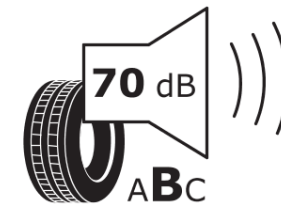

Product Information Sheet

Delegated Regulation (EU) 2020/740

Supplier name or trademark	MICHELIN
Commercial name or trade designation	ENERGY SAVER+
Tyre type identifier	111723
Tyre size designation	205/55R16
Load-capacity index	91
Speed category symbol	H
Fuel efficiency class	B
Wet grip class	A
External rolling noise class	B
External rolling noise value	70
Severe snow tyre	No
Ice tyre	No
Date of start of production	20/11
Date of end of production	
Load version	SL
Additional information	205/55 R16 91H TL ENERGY SAVER+ GRNX MI

ENERG

MICHELIN

111723

205/55R16 91 H

C1

2020/740